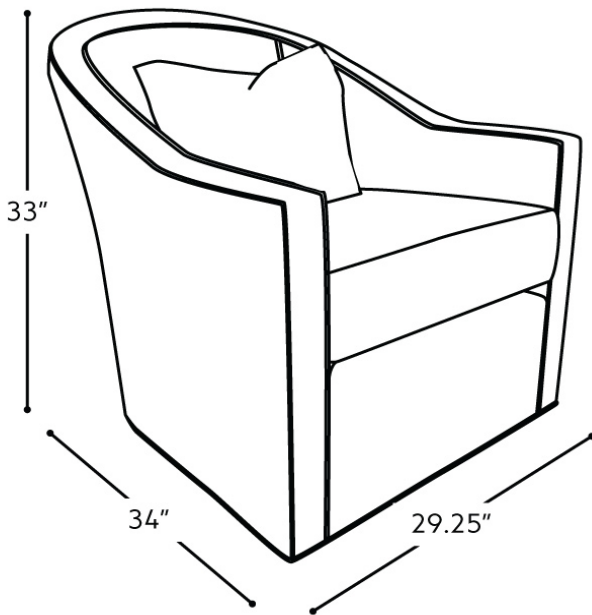

18905

PIERRE SWIVEL CHAIR

A chair like this would be a welcome addition in any room of your home. It is charming, impeccably styled, and like all Vogel tub chairs it's built with attention to even the finest details. That quality shows in the perfect curves and the flawlessly finished seams. You can almost feel how comfortable it would be to sit down for a soothing swivel. If you prefer, you can order it as a stationary chair. Select a covering to go with your room, or choose a neutral so your new favourite chair can go anywhere

FEATURES + CUSTOMIZATIONS

- Includes a feather-filled, 18" square toss pillow (in the same fabric)
- Custom sizing is not available for this model
- The frame is crafted from a combination of engineered and solid wood
- Crafted in Canada

SEAT DEPTH: 19" SEAT HEIGHT: 19" ARM HEIGHT: