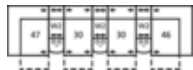

58 Console Loveseat Manual Recliner  
68 Console Loveseat Power  
77 x 40 x 39"  
196 x 103 x 99cm

W0 Wedge w/Storage  
17 x 40 x 35"  
43 x 102 x 89cm

W1 Wedge 45 Degree w/Storage  
37 x 38 x 35"  
93 x 97 x 89cm

W2 Console w/Storage  
13 x 40 x 35"  
34 x 102 x 89cm

32 Rocker Manual Recliner  
31 Wallhugger Power Recli  
33 Swivel Rocker Manual R  
35 Wallhugger Manual Recl  
39 Rocker Power Recliner  
41 x 40 x 39"  
105 x 103 x 99cm  
IA: 20" / 51cm

46 RHF Manual Recliner  
47 LHF Manual Recliner  
66 RHF Power Recliner  
67 LHF Power Recliner  
33 x 40 x 39"  
84 x 103 x 99cm

Dimensions are the same for reverse direction where applicable.

## POPULAR CONFIGURATIONS

Note: Always assemble configurations from right hand facing to left hand facing. Dimensions are shown as width x depth.

M1 4-Seat Console Separated Reclining

MA 5-Seat Curved Corner Large Reclining Sectional