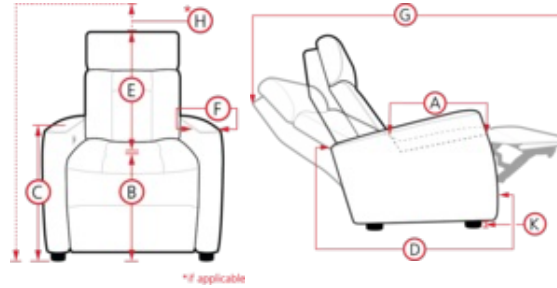

41034 PROVIDENCE