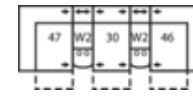

46 RHF Manual Recliner  
47 LHF Manual Recliner  
66 RHF Power Recliner  
67 LHF Power Recliner  
33 x 40 x 39"  
84 x 103 x 99cm

Dimensions are the same for reverse direction where applicable.

## POPULAR CONFIGURATIONS

Note: Always assemble configurations from right hand facing to left hand facing. Dimensions are shown as width x depth.

M1 4-Seat Console Separated Reclining

MA 5-Seat Curved Corner Large Reclining Sectional

MW 4-Seat Wedge Separated Angled Reclining

MX 3-Seat Wedge Separated Angled Reclining

MY 4-Seat Wedge Separated Angled Reclining

MZ 3-Seat Console Separated Reclining

Specifications are correct at time of printing and are subject to change without notice.