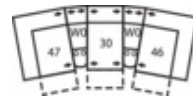

W2 Console w/Storage  
13 x 40 x 35"  
34 x 102 x 89cm

32 Rocker Manual Recliner  
31 Wallhugger Power Recli  
33 Swivel Rocker Manual R  
35 Wallhugger Manual Recl  
39 Rocker Power Recliner  
41 x 40 x 39"  
105 x 103 x 99cm  
IA: 20" / 51cm

46 RHF Manual Recliner  
47 LHF Manual Recliner  
66 RHF Power Recliner  
67 LHF Power Recliner  
33 x 40 x 39"  
84 x 103 x 99cm

Dimensions are the same for reverse direction where applicable.

## POPULAR CONFIGURATIONS

Note: Always assemble configurations from right hand facing to left hand facing. Dimensions are shown as width x depth.

M1 4-Seat Console Separated Reclining

MA 5-Seat Curved Corner Large Reclining Sectional

MW 4-Seat Wedge Separated Angled Reclining

MX 3-Seat Wedge Separated Angled Reclining

MY 4-Seat Wedge Separated Angled Reclining

MZ 3-Seat Console Separated Reclining

Specifications are correct at time of printing and are subject to change without notice.