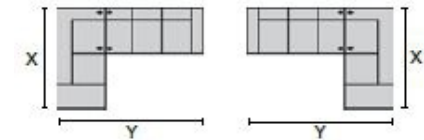

## POPULAR CONFIGURATIONS

Note: Always assemble configurations from right hand facing to left hand facing. Dimensions are shown as width x depth.

M1 4-Seat Console Separated Reclining

MA 5-Seat Curved Corner Large Reclining Sectional

MW 4-Seat Wedge Separated Angled Reclining

MX 3-Seat Wedge Separated Angled Reclining

MY 4-Seat Wedge Separated Angled Reclining

MZ 3-Seat Console Separated Reclining

Specifications are correct at time of printing and are subject to change without notice.

LHF = left hand facing means the "end arm" is on the LEFT HAND SIDE of the upholstered piece when you are standing in front of the piece.

RHF = right hand facing means the "end arm" is on the RIGHT HAND SIDE of the upholstered piece when you are standing in front of the piece.