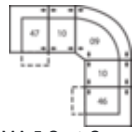

58 Console Loveseat Manual Recliner  
68 Console Loveseat Power  
77 x 40 x 39"  
196 x 103 x 99cm

W0 Wedge w/Storage  
17 x 40 x 35"  
43 x 102 x 89cm

W1 Wedge 45 Degree w/Storage  
37 x 38 x 35"  
93 x 97 x 89cm

W2 Console w/Storage  
13 x 40 x 35"  
34 x 102 x 89cm

32 Rocker Manual Recliner  
31 Wallhugger Power Recli  
33 Swivel Rocker Manual R  
35 Wallhugger Manual Recl  
39 Rocker Power Recliner  
41 x 40 x 39"  
105 x 103 x 99cm  
IA: 20" / 51cm

46 RHF Manual Recliner  
47 LHF Manual Recliner  
66 RHF Power Recliner  
67 LHF Power Recliner  
33 x 40 x 39"  
84 x 103 x 99cm

Dimensions are the same for reverse direction where applicable.

## POPULAR CONFIGURATIONS

Note: Always assemble configurations from right hand facing to left hand facing. Dimensions are shown as width x depth.

M1 4-Seat Console Separated Reclining

MA 5-Seat Curved Corner Large Reclining Sectional