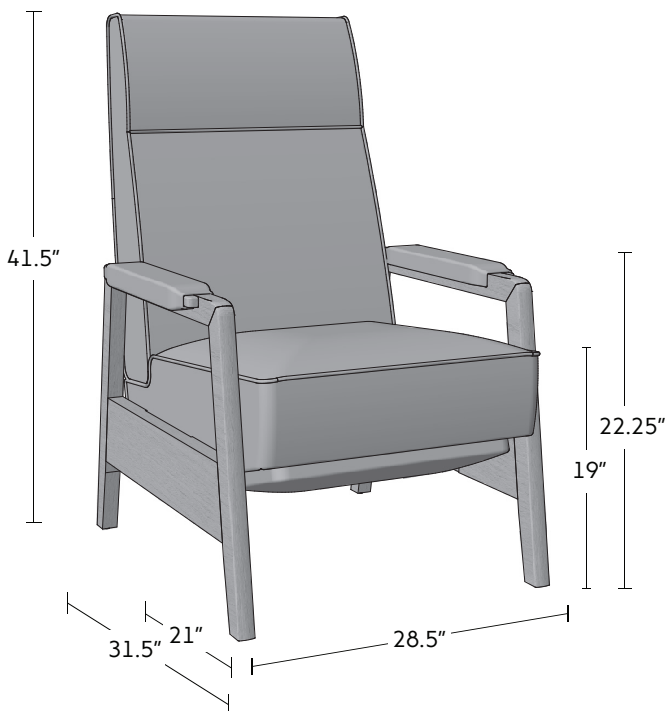

15102

OXFORD RECLINER

This handsome recliner is a charming interaction of upholstery and exposed wood. Its streamlined design is perfect for a contemporary living room or den; the footrest tucks away very discretely, and the angled legs provide stability, beckoning you to stretch out. Choose from over 300 fabrics and covers (or bring your own!) to customize this recliner.

FEATURES

- Standard with Maple arm, offered in Walnut at an additional charge.
- Upholstered seat and back, accented with solid wood legs and arms
- Standard with full reclining 2 position mechanism
- Custom sizing is not available for this model
- Allow 20" from wall for full recline

When fully reclined, from top rail to bottom of foot-rest measures 62".
 Inside Back Height: 24.5" Inside Seat-Depth: 21"

HAVE IT YOUR WAY

Choose from a wide selection of:

- Covers
- Wood finishes

Take your furniture to the next level with Vogel!