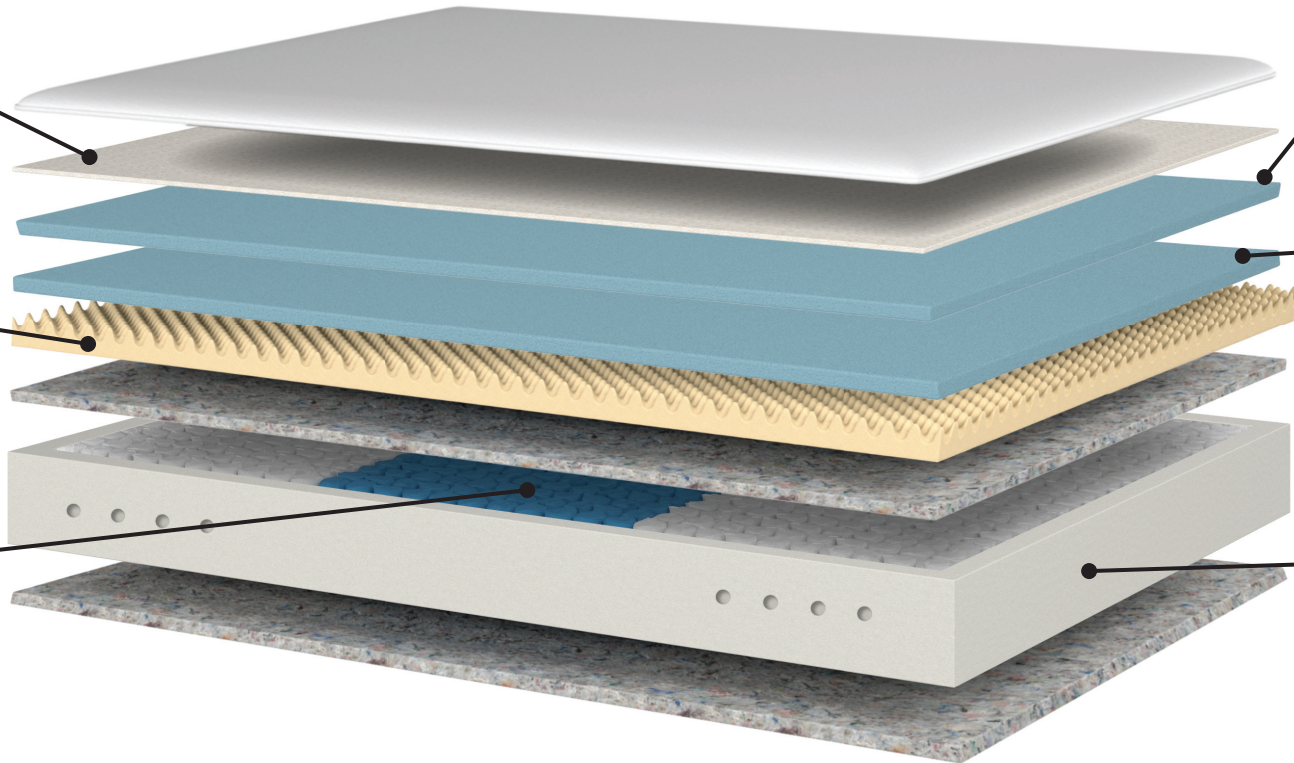

INGLESIDE

EURO TOP - PLUSH

MATTRESS HEIGHT: 13"

COIL COUNT

TWIN	FULL	QUEEN	KING
750	1062	1250	1588

WOOL & HOLLO FIBER

Soft natural fibers wick away moisture and regulate body temperature

CONVOLUTED COMFORT FOAM

For cooling luxurious comfort

POSTURIZED CENTER SUPPORT

Provides increased support and proper alignment of your spine

PLUSH MICRO GEL

Cooling resilient foam provides pressure relief

BLU-TEK GEL VISCO

Provides additional conforming support and greater pressure relief

AIRFLOW SURROUND FOAM

For increased sleeping surface, a strong sitting edge and enhanced cooling