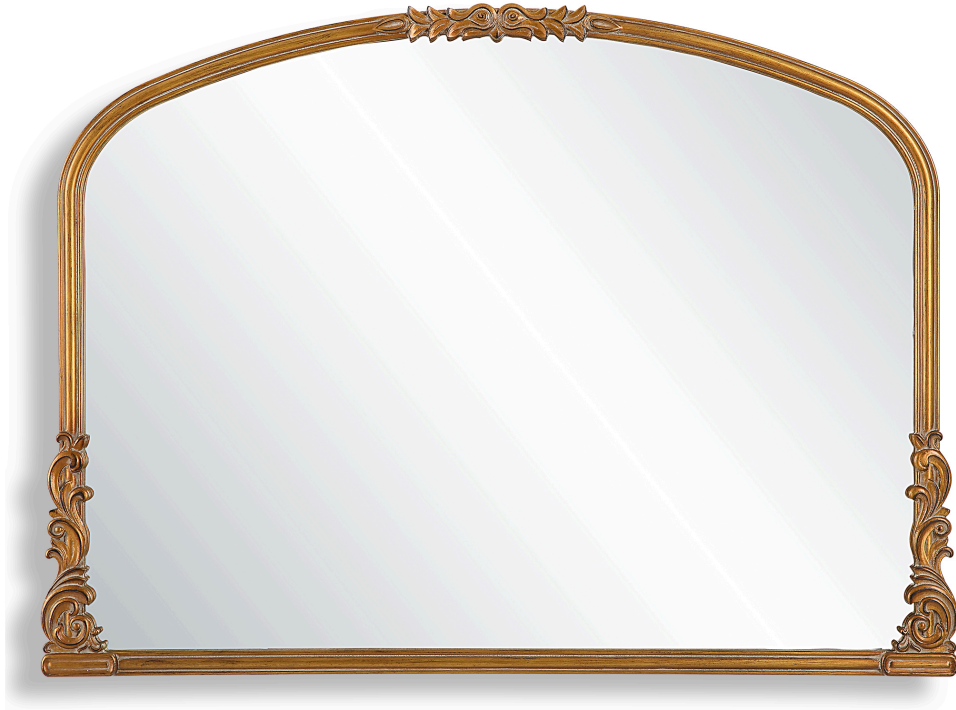

Salt & Light

MIRROR

ITEM #W00573

Perfect over a mantel, this Baroque style mirror features scroll embellishments at key focal points. This beautiful frame is finished in an antique gold that complements the ornate details. It is sure to be the center of attention at family gatherings. Also available in satin black, W00574.

Dimensions:	38 W X 28 H (in)
Weight:	19
Ship Via:	Small Parcel
UPC Number:	792977750780

Complementary Items

MIRROR

W00574 | 38 W X 28 H (IN)