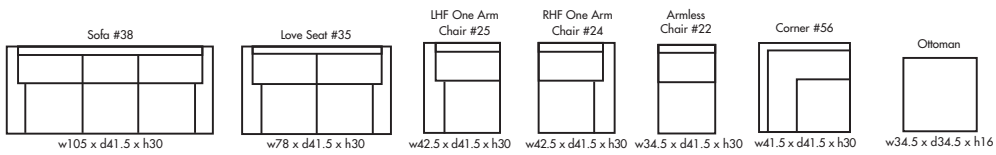

# TRILLIUM

Height • 30 | Width • 118.5 | Depth • 84

▶ All Canadian Made

▶ All Italian Leather

▶ All Custom Built

▶ Top Grain Leather

▶ Hardwood Frames

# TRILLIUM

✦ Made in Canada ✦

Seat Cushion:	2 LBS of Laminated Foam
Back Cushion:	Poly Fiber and Foam
Construction:	No Sag
Showwood Finish:	Espresso
Arm Height:	24"
Seat Height:	16.5"
Seat Depth:	25.5"
Leg Height:	1.5"